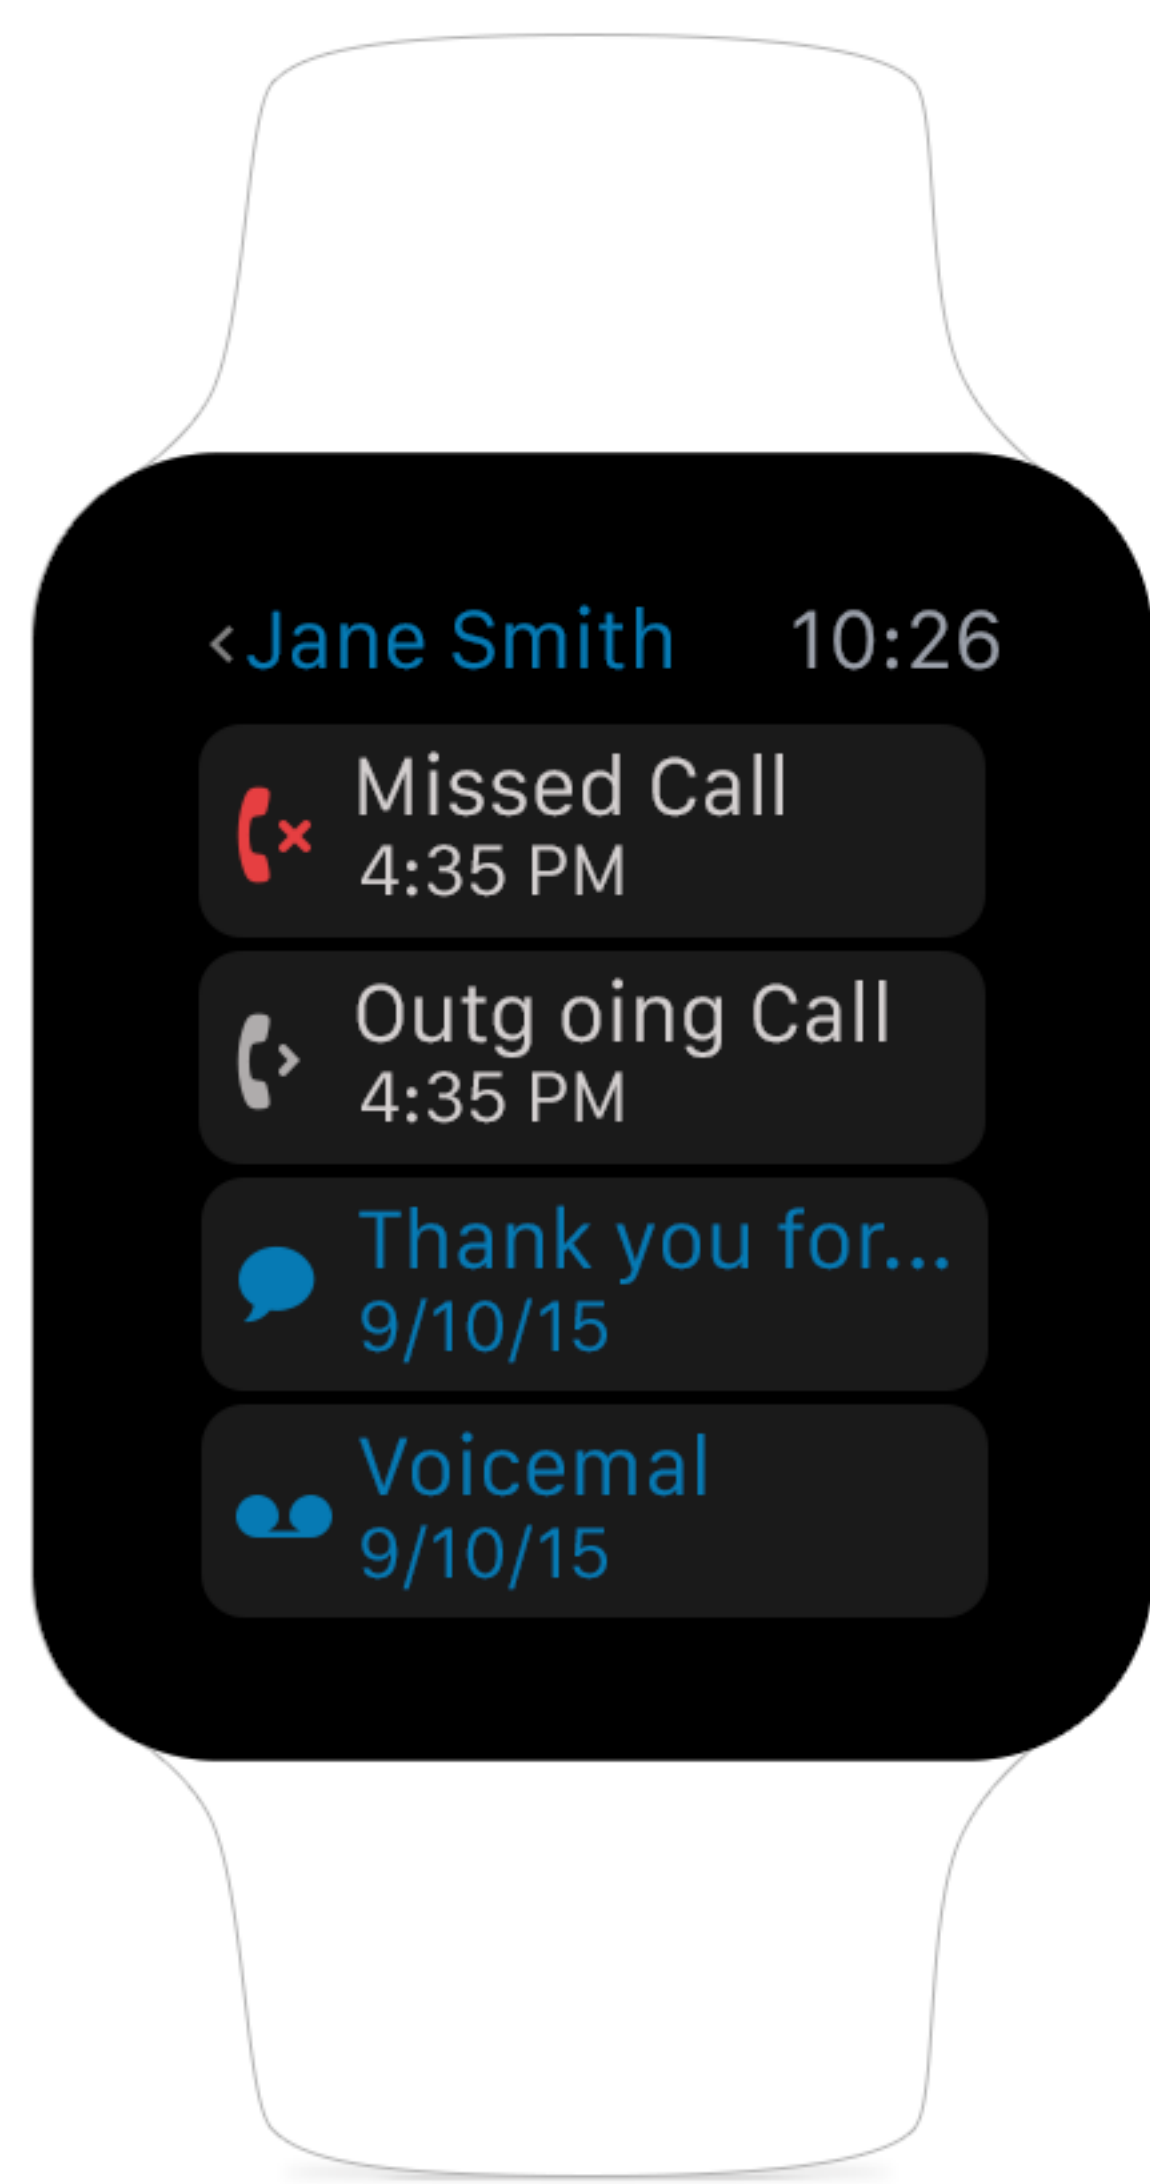

4. View

— HOME SCREEN

1. Home Screen

2. Load More

3. No more result - VIEW MORE ON IPHONE

5. Loading

— TIMELINE SCREEN

— TEXT THREAD SCREEN

1. Timeline

2. Conversation screen

3. Tap and Hold/Long Press for CTA

4. Reply

5. Msg Not Delivered

9. If tap to Not Deliveres msg

6. No more result - View more on iPhone

7. Load More

8. Result returned: show the data

10. Loading

— VOICEMAIL DETAIL SCREEN FOR WATCH OS 2.0

1. Timeline (Tap to voicemail)

2. Download in Progress

3. Download Voicemail

4. Voicemail Screen (above the fold)

5. Play in progress