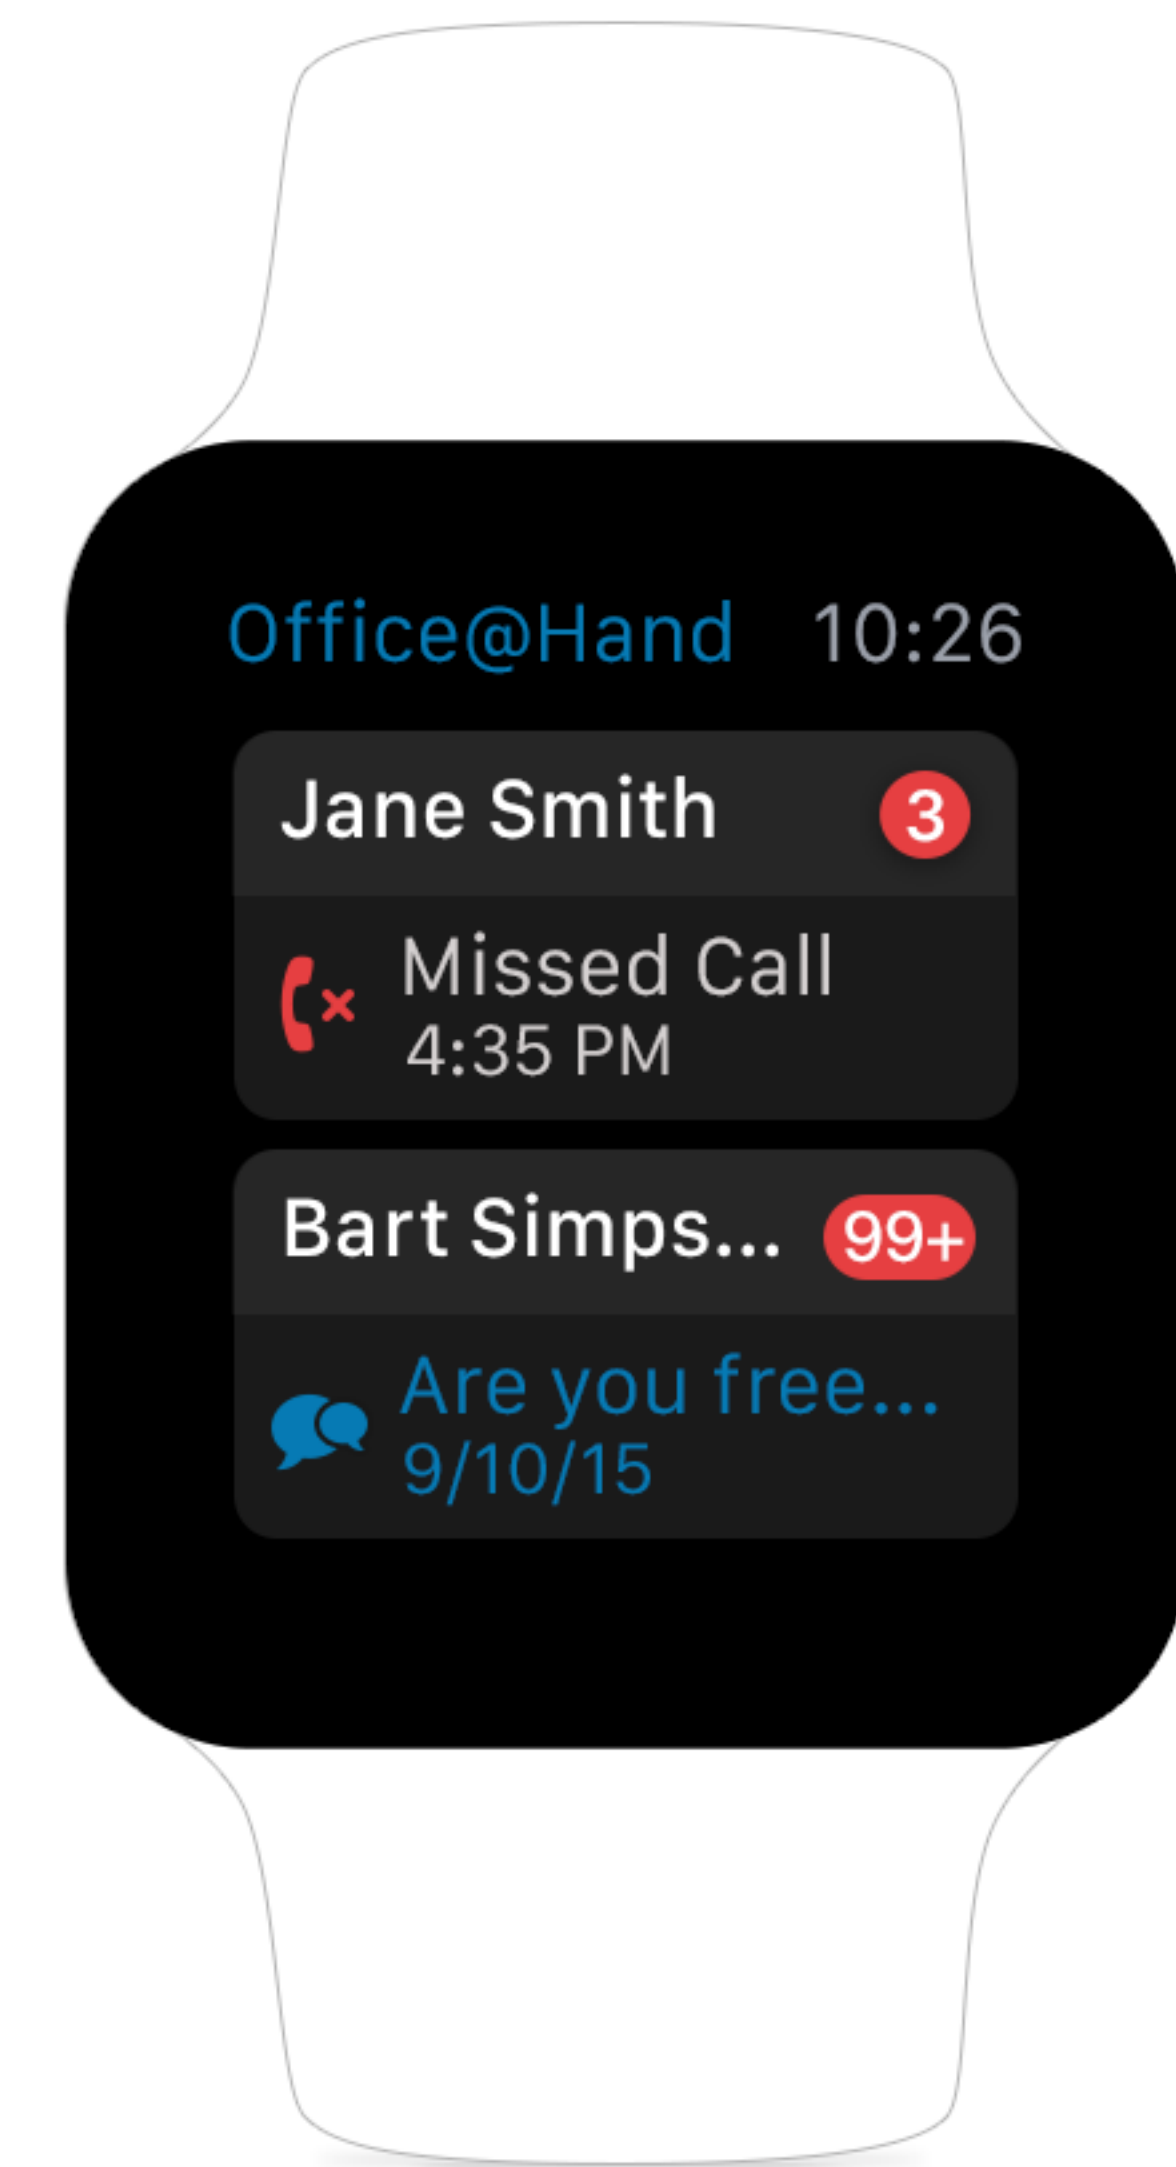

APPLE WATCH OFFICE@HAND

# — LOGIN & HOME SCREEN

1. App icon

2. The loading screen

3. Un-login case

4. Login success - Home Screen

# — INCOMING CALL NOTIFICATION SCREEN

1. Short look screen

2. Long look screen

3. Long look screen with all action buttons

4. Loading

5. Reply with

6. Loading

7. Back to previous watch screen