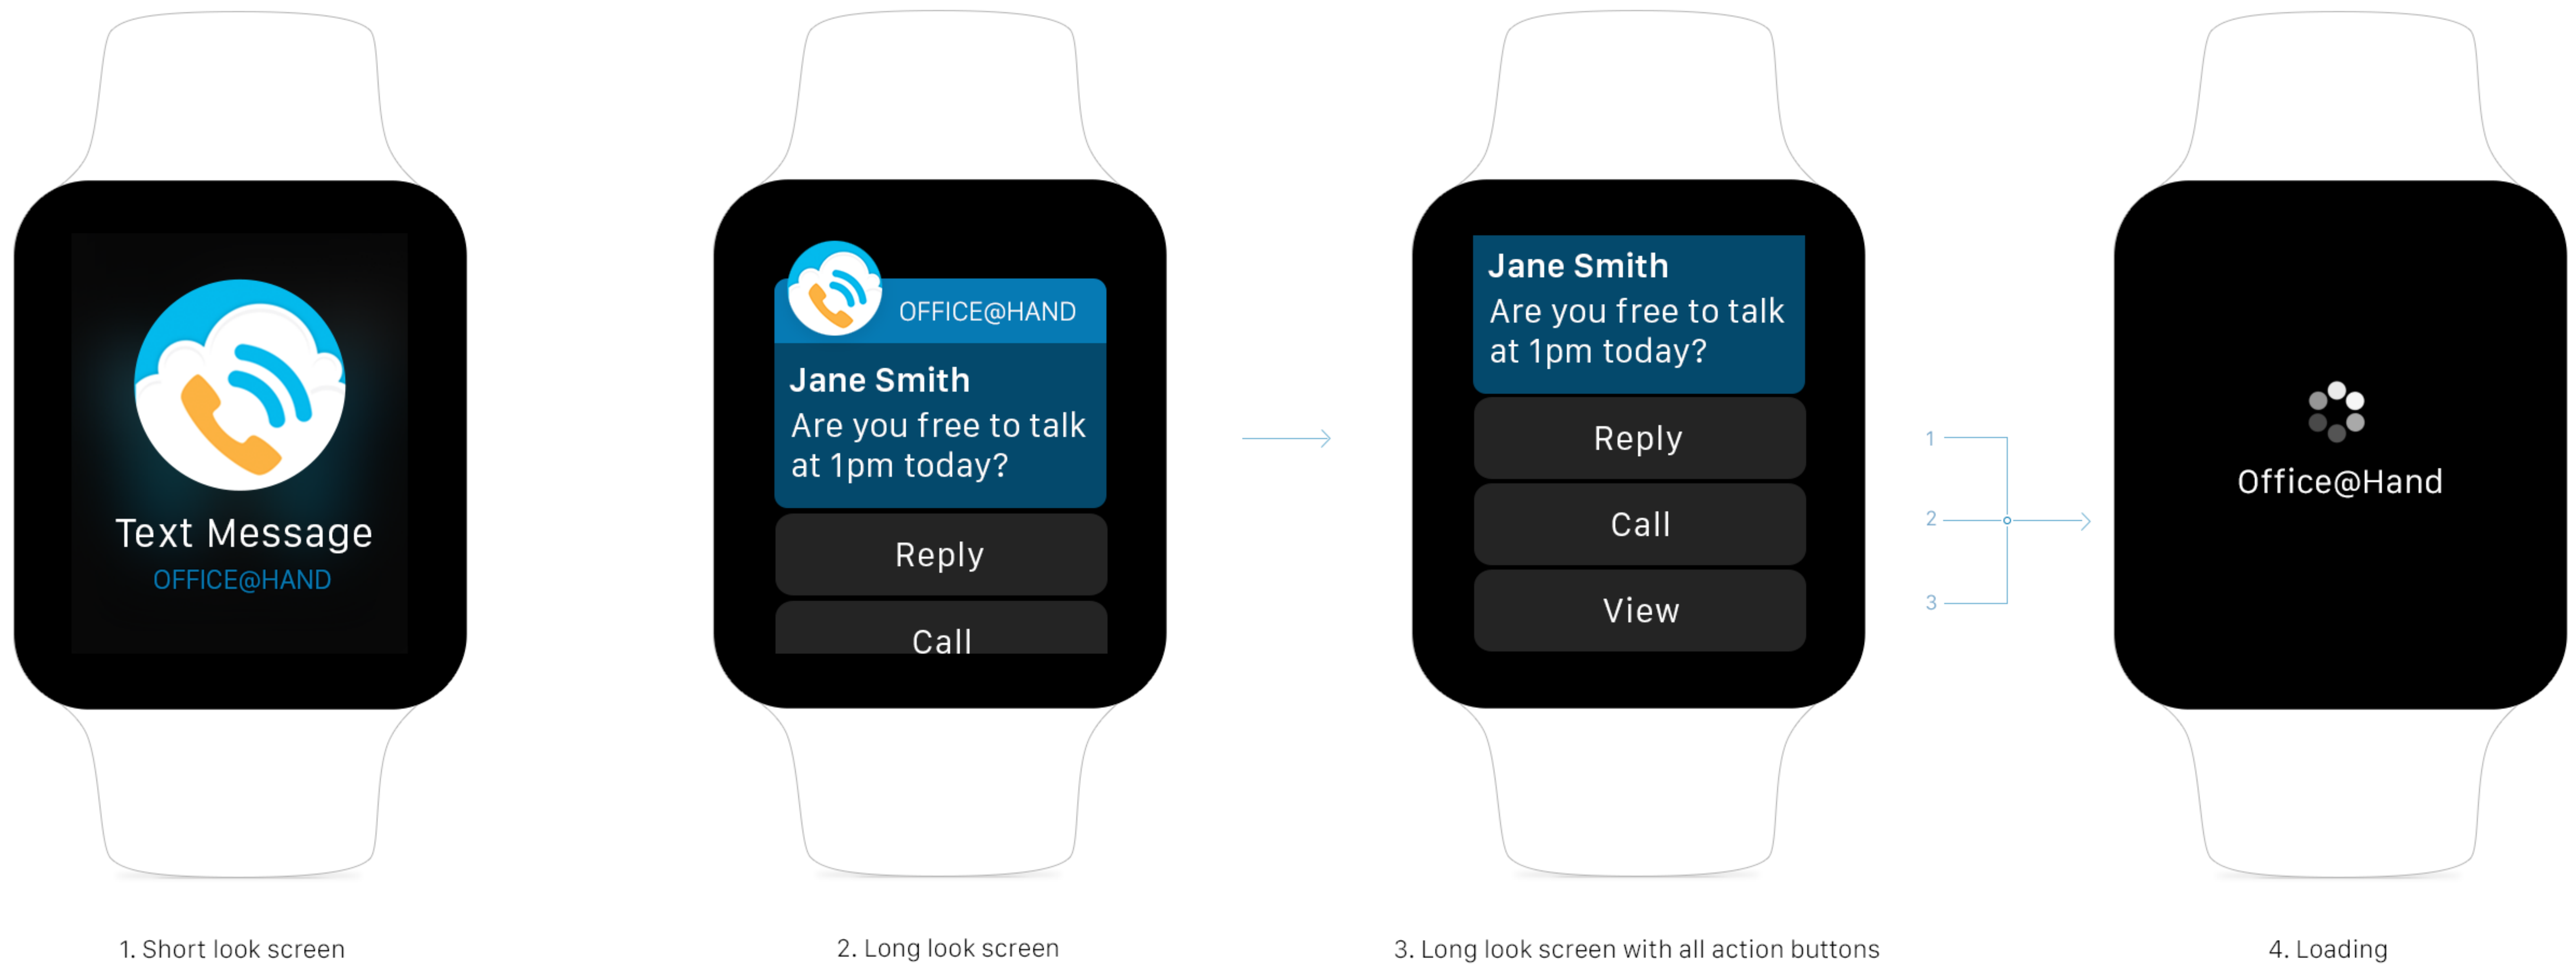

— NEW TEXT MESSAGE NOTIFICATION SCREEN