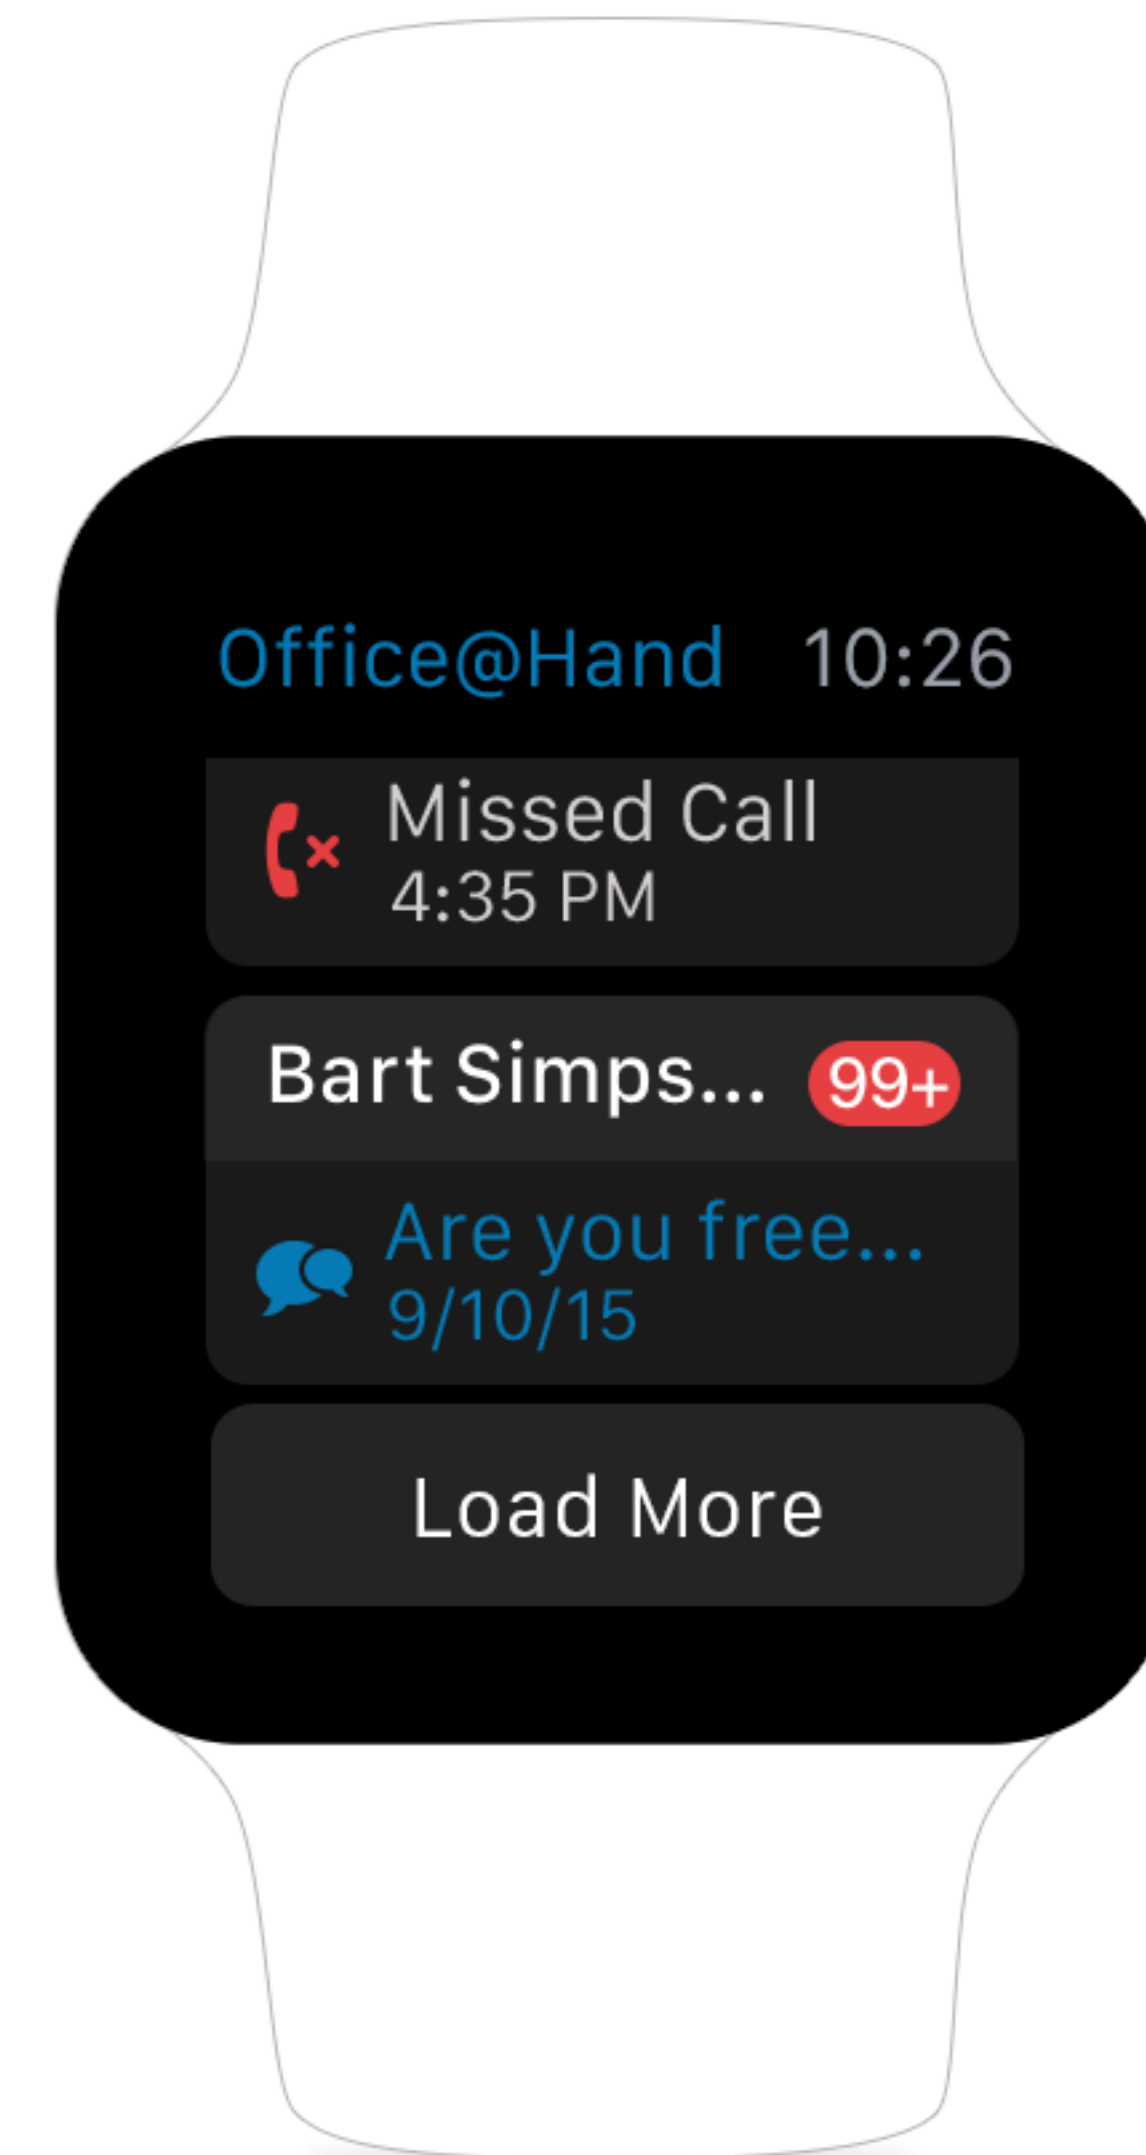

4. View

— HOME SCREEN

1. Home Screen

2. Load More

3. No more result - VIEW MORE ON IPHONE

5. Loading

— TIMELINE SCREEN

— TEXT THREAD SCREEN

1. Timeline

2. Conversation screen

3. Tap and Hold/Long Press for CTA

4. Reply

5. Msg Not Delivered

9. If tap to Not Deliveres msg

6. No more result - View more on iPhone

7. Load More