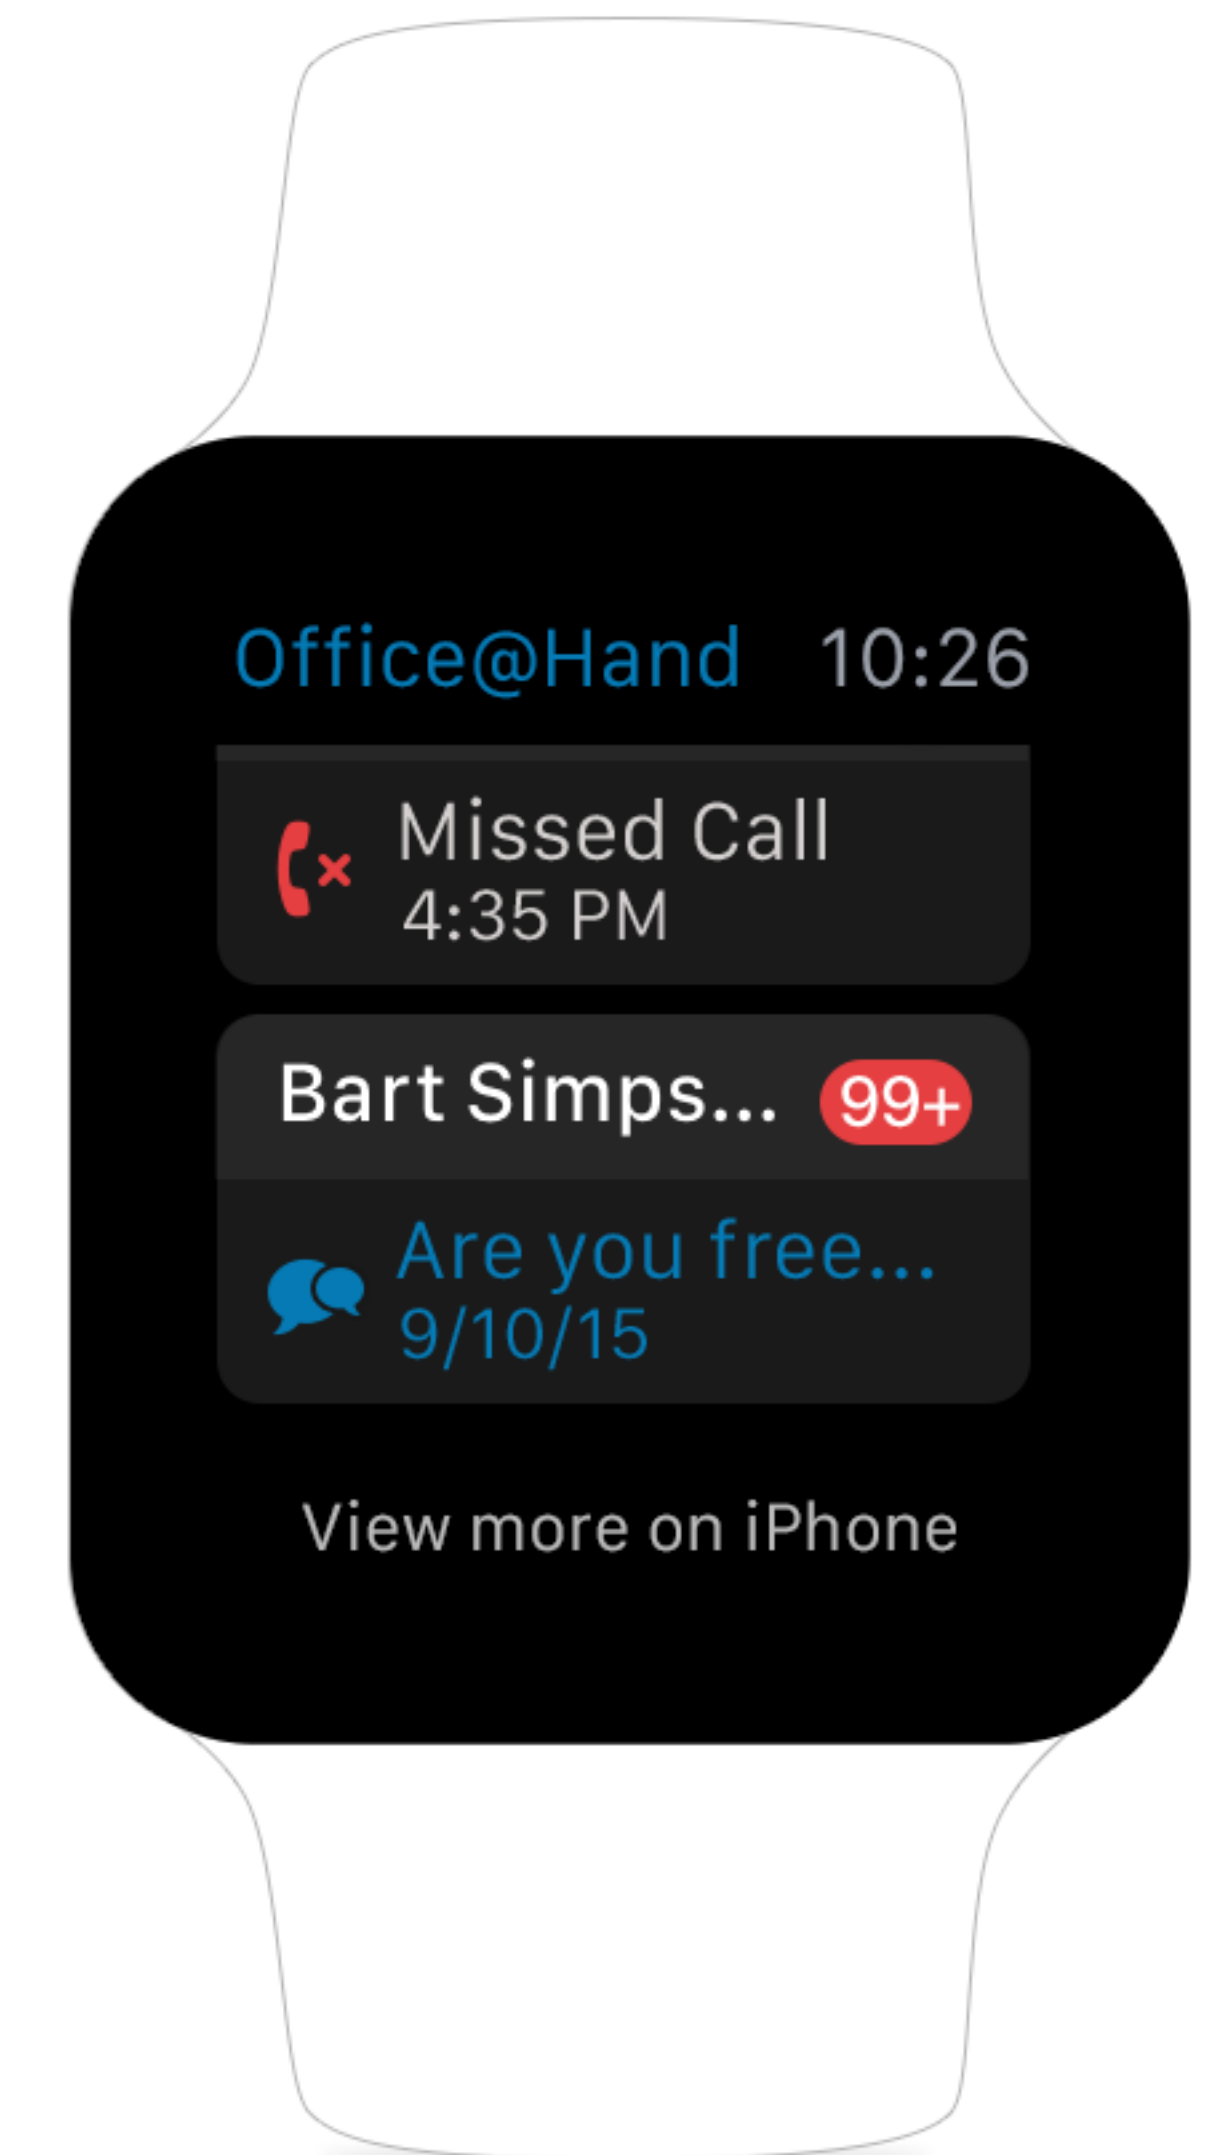

4. View

— HOME SCREEN

1. Home Screen

2. Load More

3. No more result - VIEW MORE ON IPHONE

5. Loading

— TIMELINE SCREEN

— TEXT THREAD SCREEN

1. Timeline

2. Conversation screen

3. Tap and Hold/Long Press for CTA

4. Reply

5. Msg Not Delivered

9. If tap to Not Deliveres msg

6. No more result - View more on iPhone

7. Load More

8. Result returned: show the data

10. Loading

— VOICEMAIL DETAIL SCREEN FOR WATCH OS 2.0

1. Timeline (Tap to voicemail)

2. Download in Progress

3. Download Voicemail

4. Voicemail Screen (above the fold)

5. Play in progress