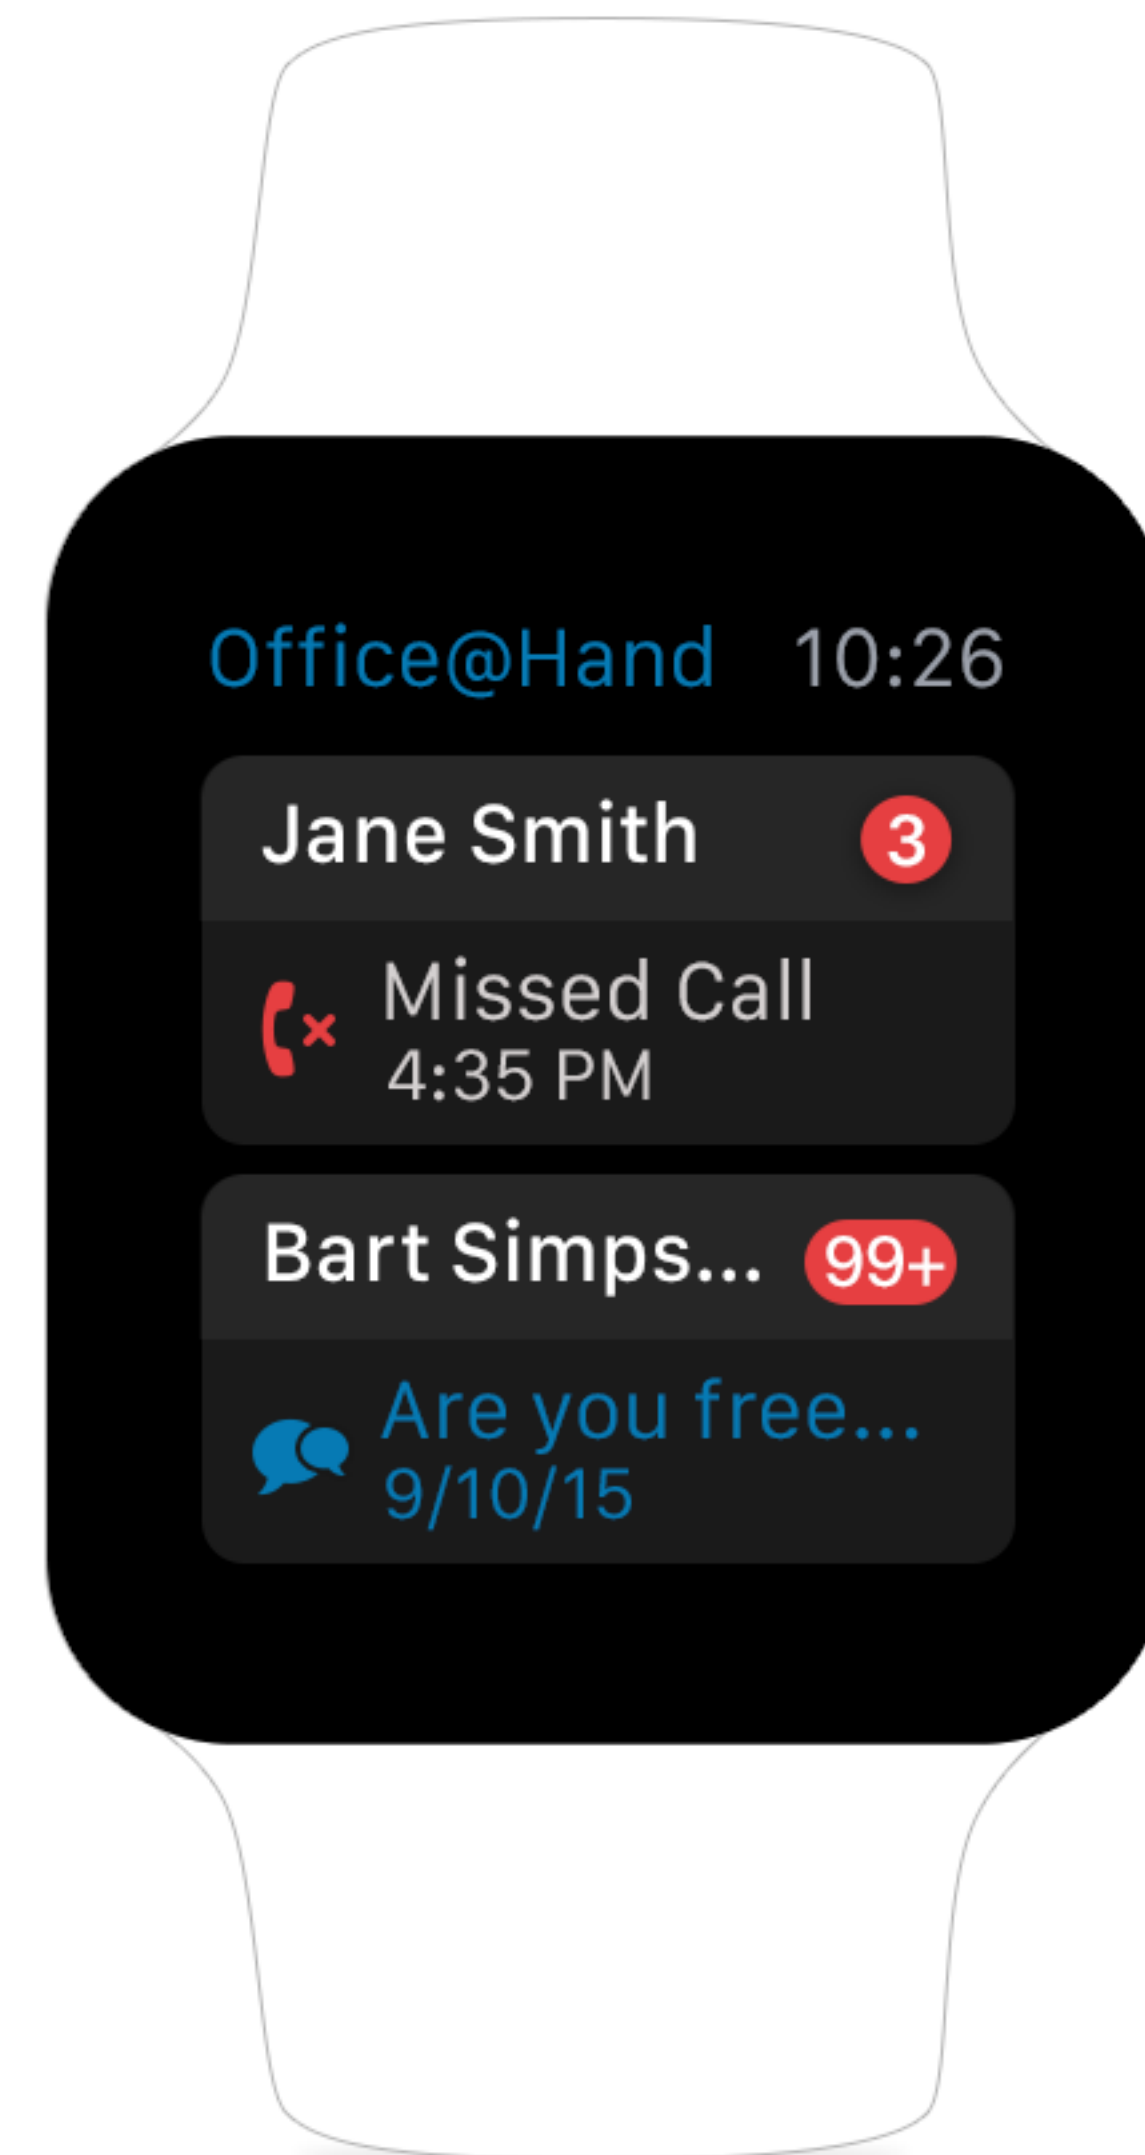

6. Play

— NEW FAX NOTIFICATION SCREEN

1. Short look screen

2. Long look screen

— NEW MIXED MESSAGES NOTIFICATION SCREEN

1. Short look screen

2. Long look screen

3. Loading

4. View

— HOME SCREEN

1. Home Screen

2. Load More

3. No more result - VIEW MORE ON IPHONE

5. Loading

— TIMELINE SCREEN

— TEXT THREAD SCREEN

1. Timeline

2. Conversation screen

3. Tap and Hold/Long Press for CTA

4. Reply

5. Msg Not Delivered

9. If tap to Not Deliveres msg

6. No more result - View more on iPhone

7. Load More