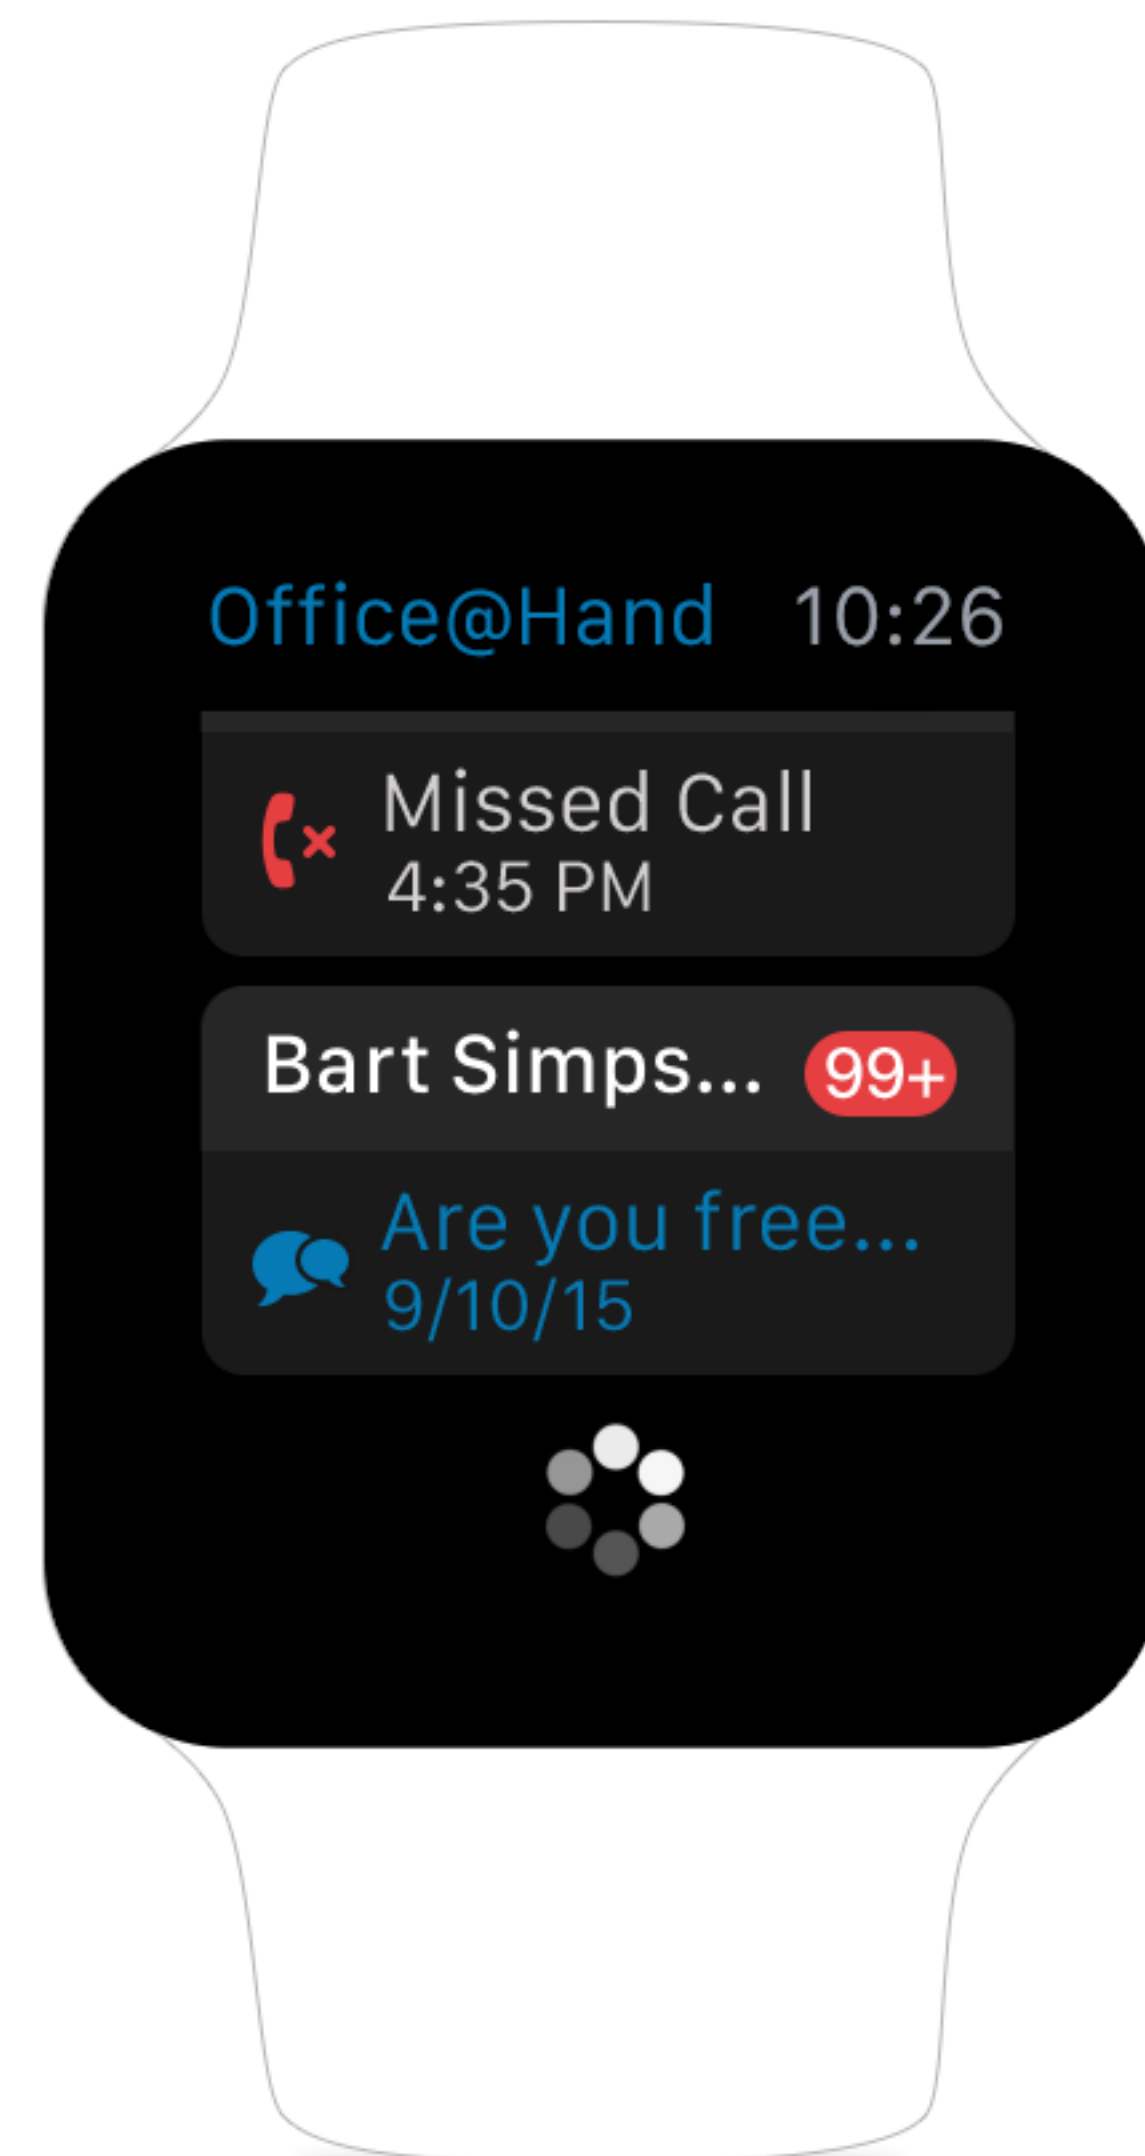

4. View

— HOME SCREEN

1. Home Screen

2. Load More

3. No more result - VIEW MORE ON IPHONE

5. Loading

— TIMELINE SCREEN

— TEXT THREAD SCREEN

1. Timeline

2. Conversation screen

3. Tap and Hold/Long Press for CTA

4. Reply

5. Msg Not Delivered

9. If tap to Not Deliveres msg

6. No more result - View more on iPhone

7. Load More

8. Result returned: show the data

10. Loading

— VOICEMAIL DETAIL SCREEN FOR WATCH OS 2.0

1. Timeline (Tap to voicemail)

2. Download in Progress

3. Download Voicemail

4. Voicemail Screen (above the fold)

5. Play in progress