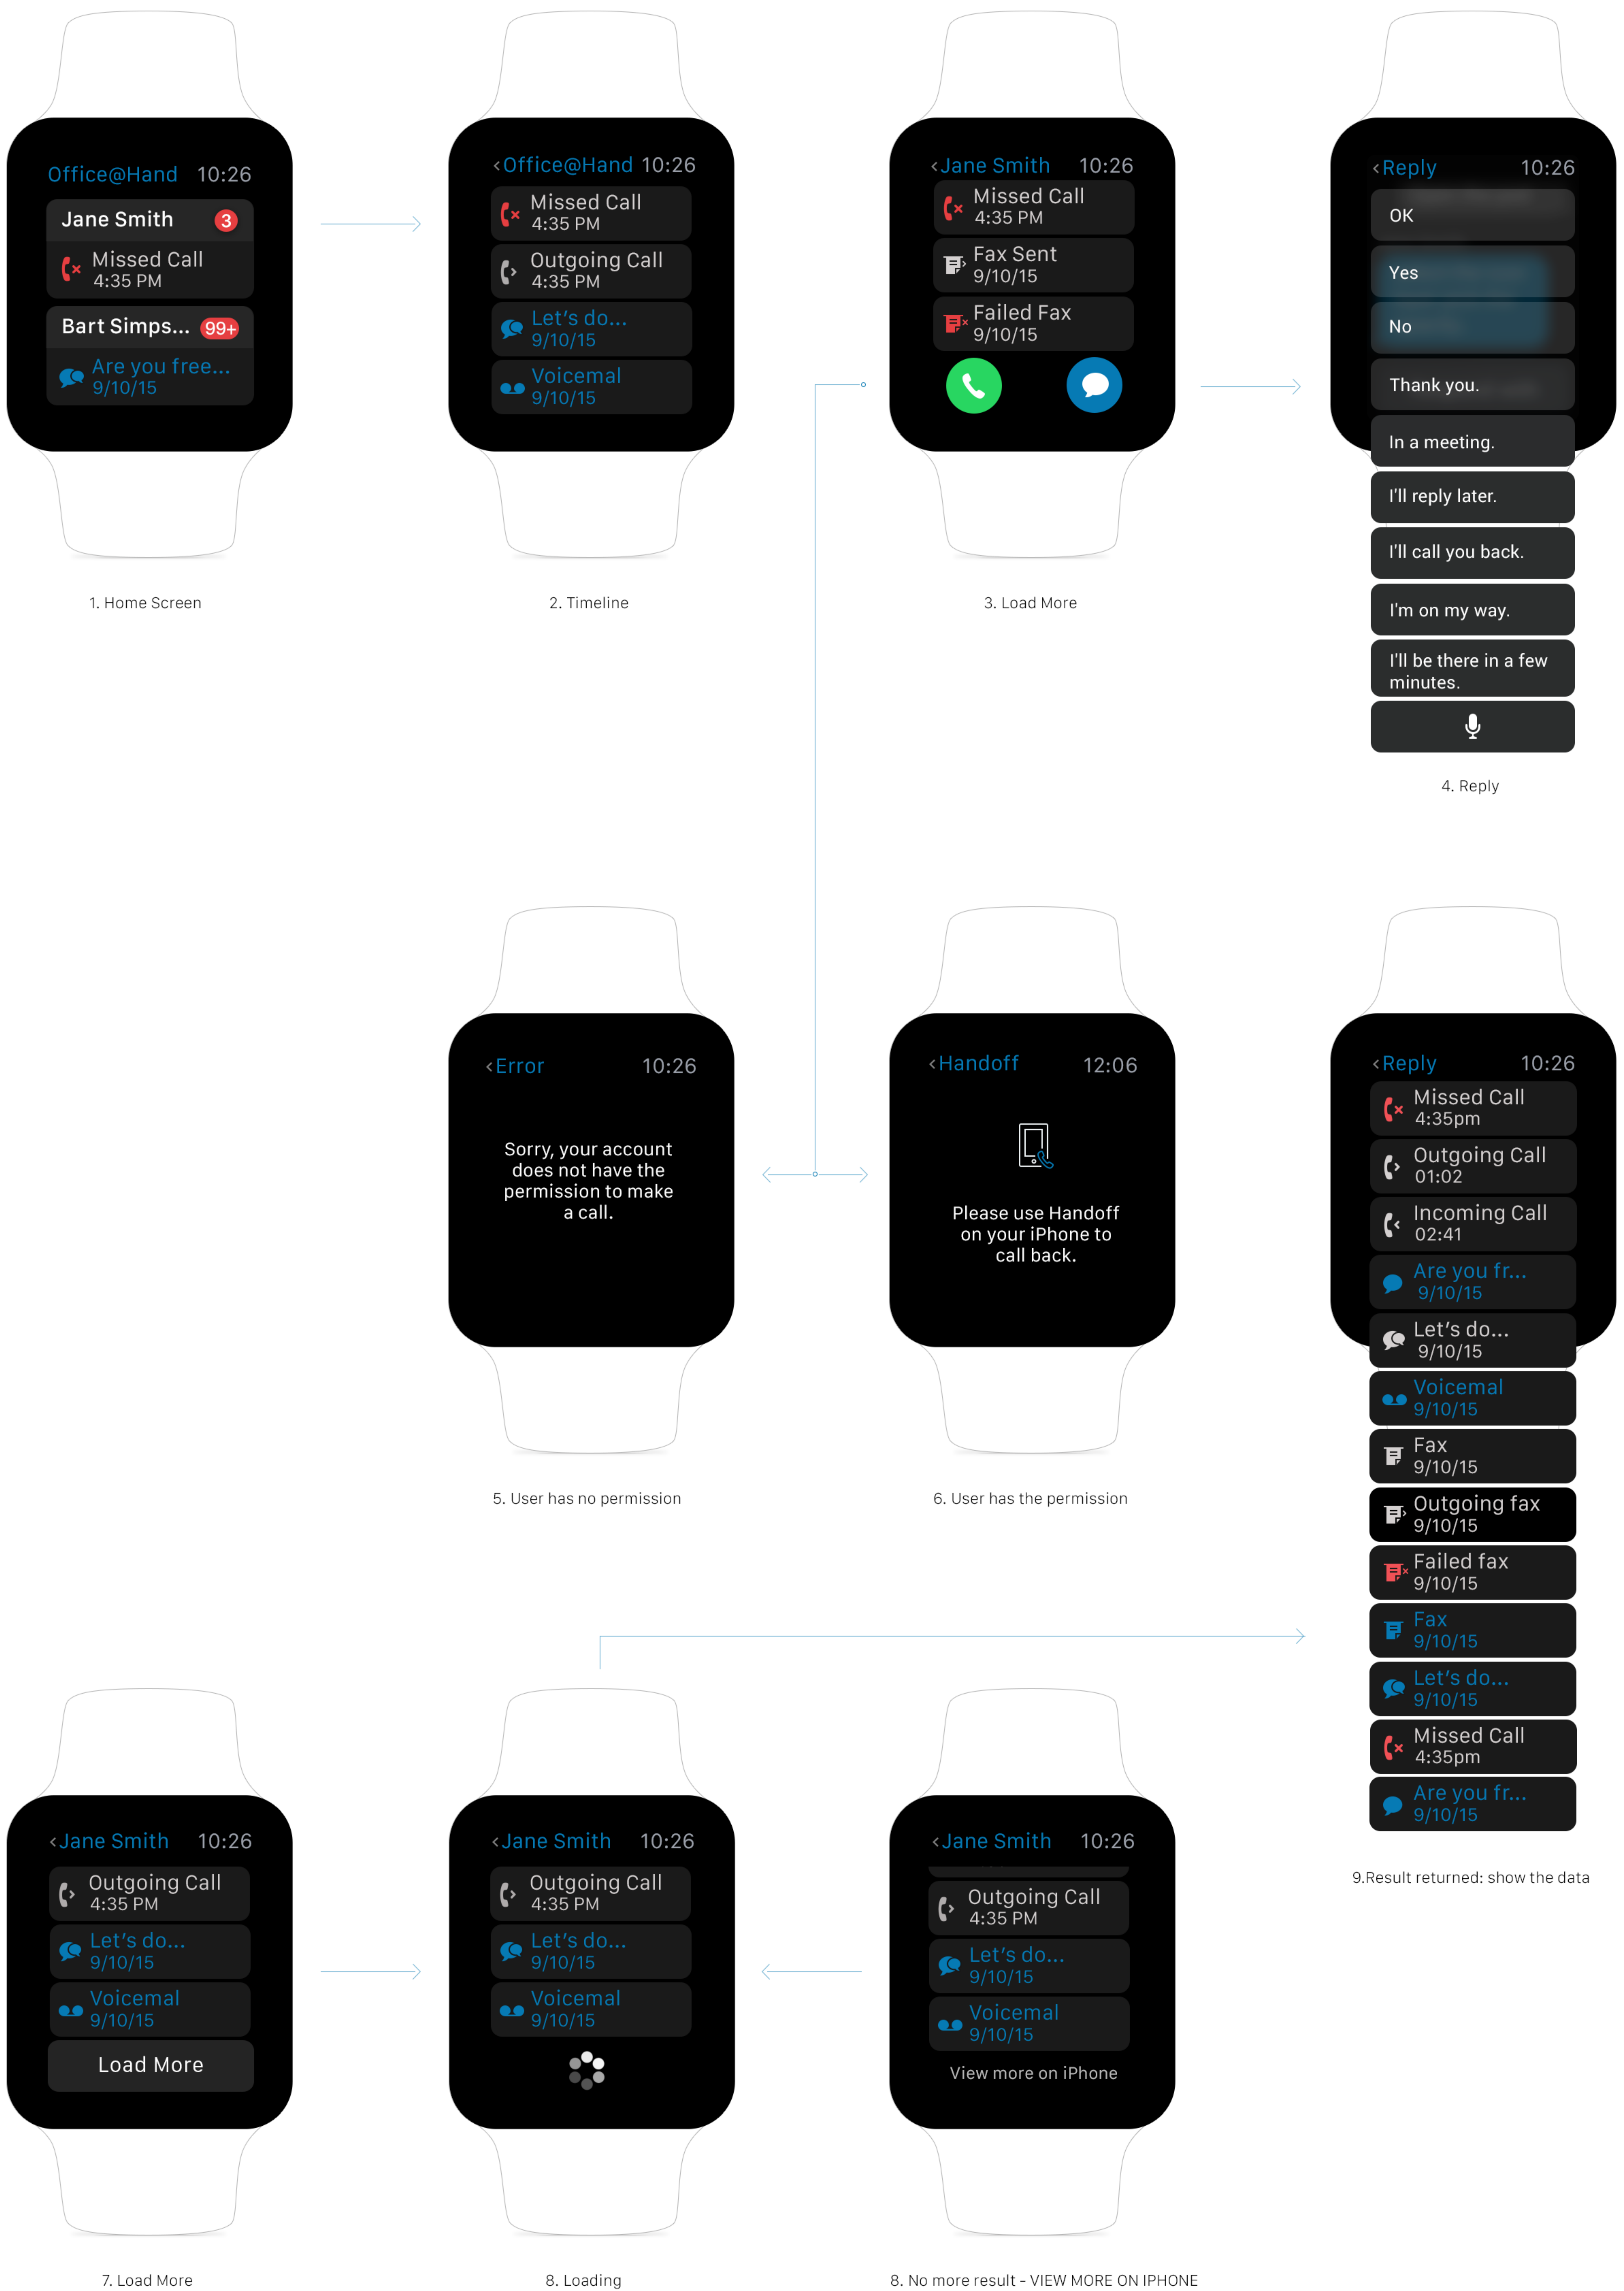

# — LOGIN & HOME SCREEN

1. App icon

2. The loading screen

3. Un-login case

4. Login success - Home Screen

4. View

— HOME SCREEN

1. Home Screen

2. Load More

3. No more result - VIEW MORE ON IPHONE

5. Loading

— TIMELINE SCREEN

— TEXT THREAD SCREEN

1. Timeline

2. Conversation screen

3. Tap and Hold/Long Press for CTA

4. Reply

5. Msg Not Delivered

9. If tap to Not Deliveres msg

6. No more result - View more on iPhone

7. Load More

8. Result returned: show the data

10. Loading

— VOICEMAIL DETAIL SCREEN FOR WATCH OS 2.0

1. Timeline (Tap to voicemail)

2. Download in Progress

3. Download Voicemail

4. Voicemail Screen (above the fold)

5. Play in progress